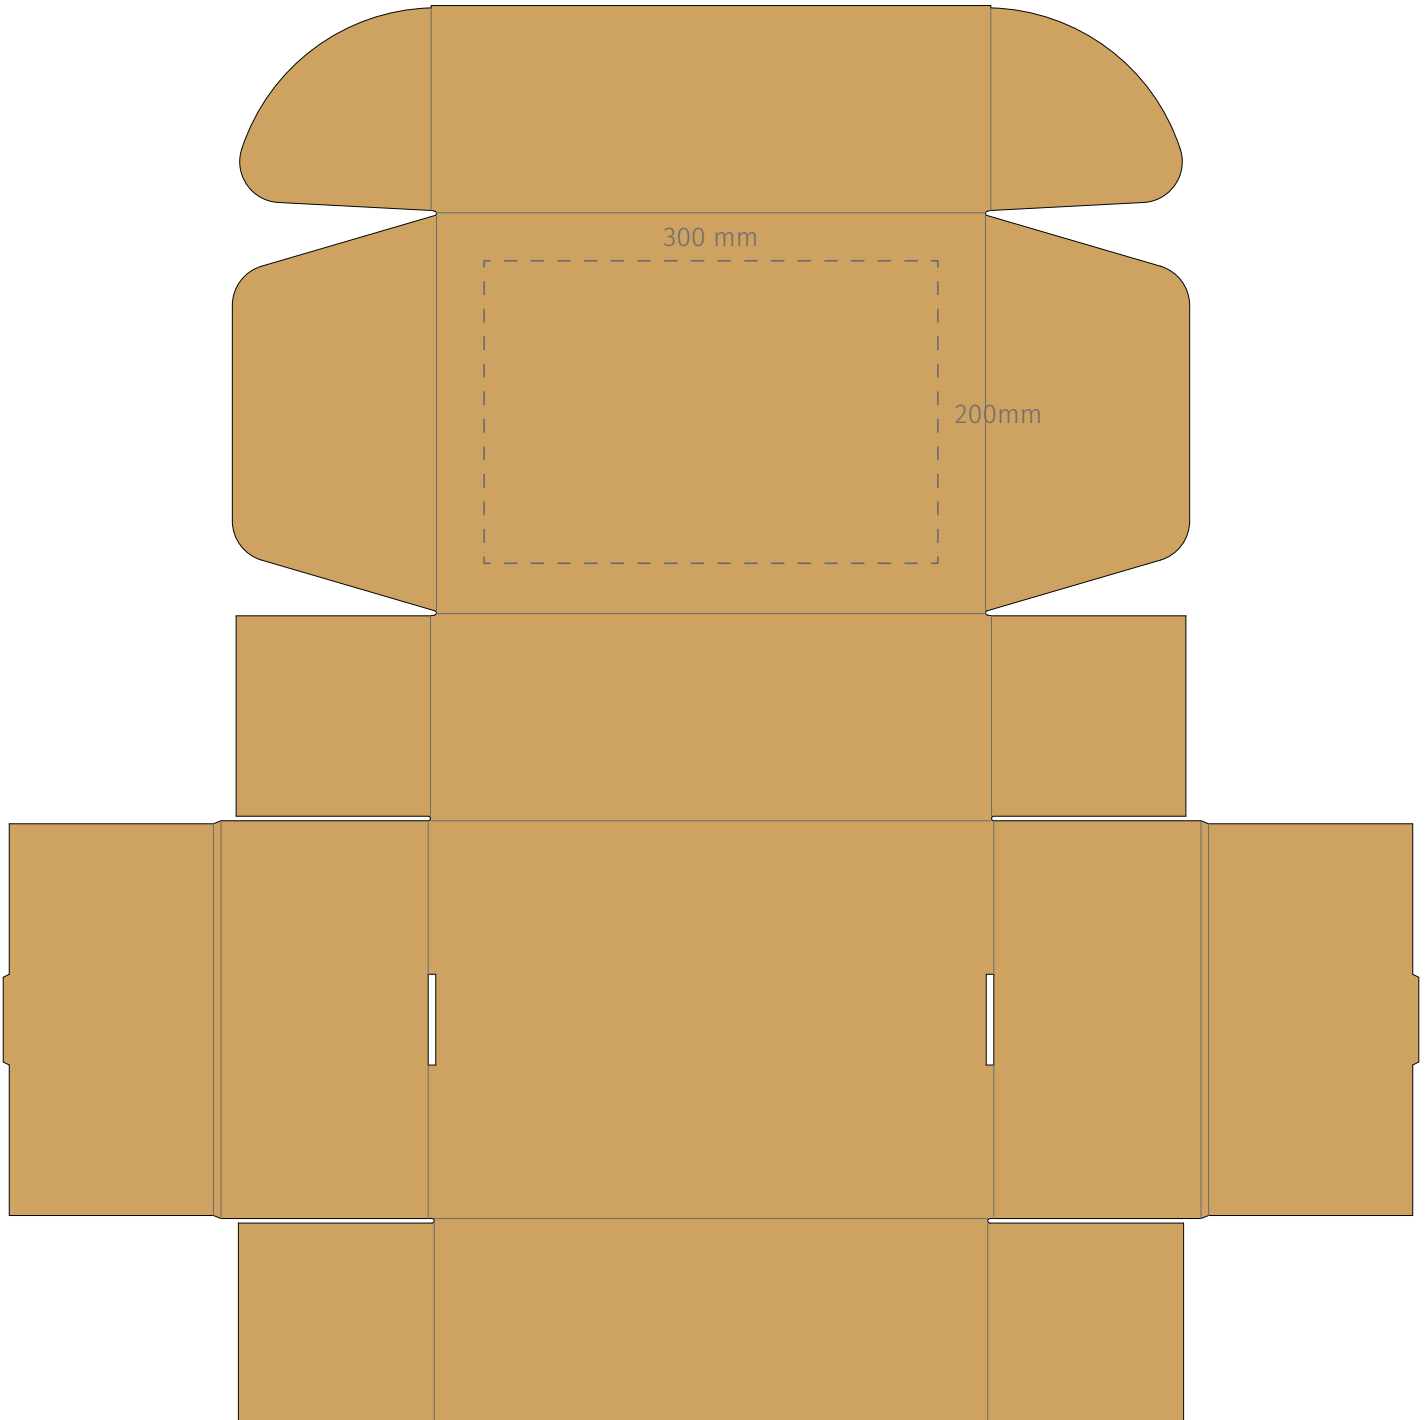

TEMPLATE:
■ E-FLUTE GIFT BOX

OUTSIDE

Item shown at 20% actual size when viewed on A4 paper

BRANDING - Screen Print

Max branding area 300 x 200mm

TEMPLATE:
■ E-FLUTE GIFT BOX

INSIDE

Item shown at 20% actual size when viewed on A4 paper

BRANDING - Screen Print

Max branding area 300 x 200mm