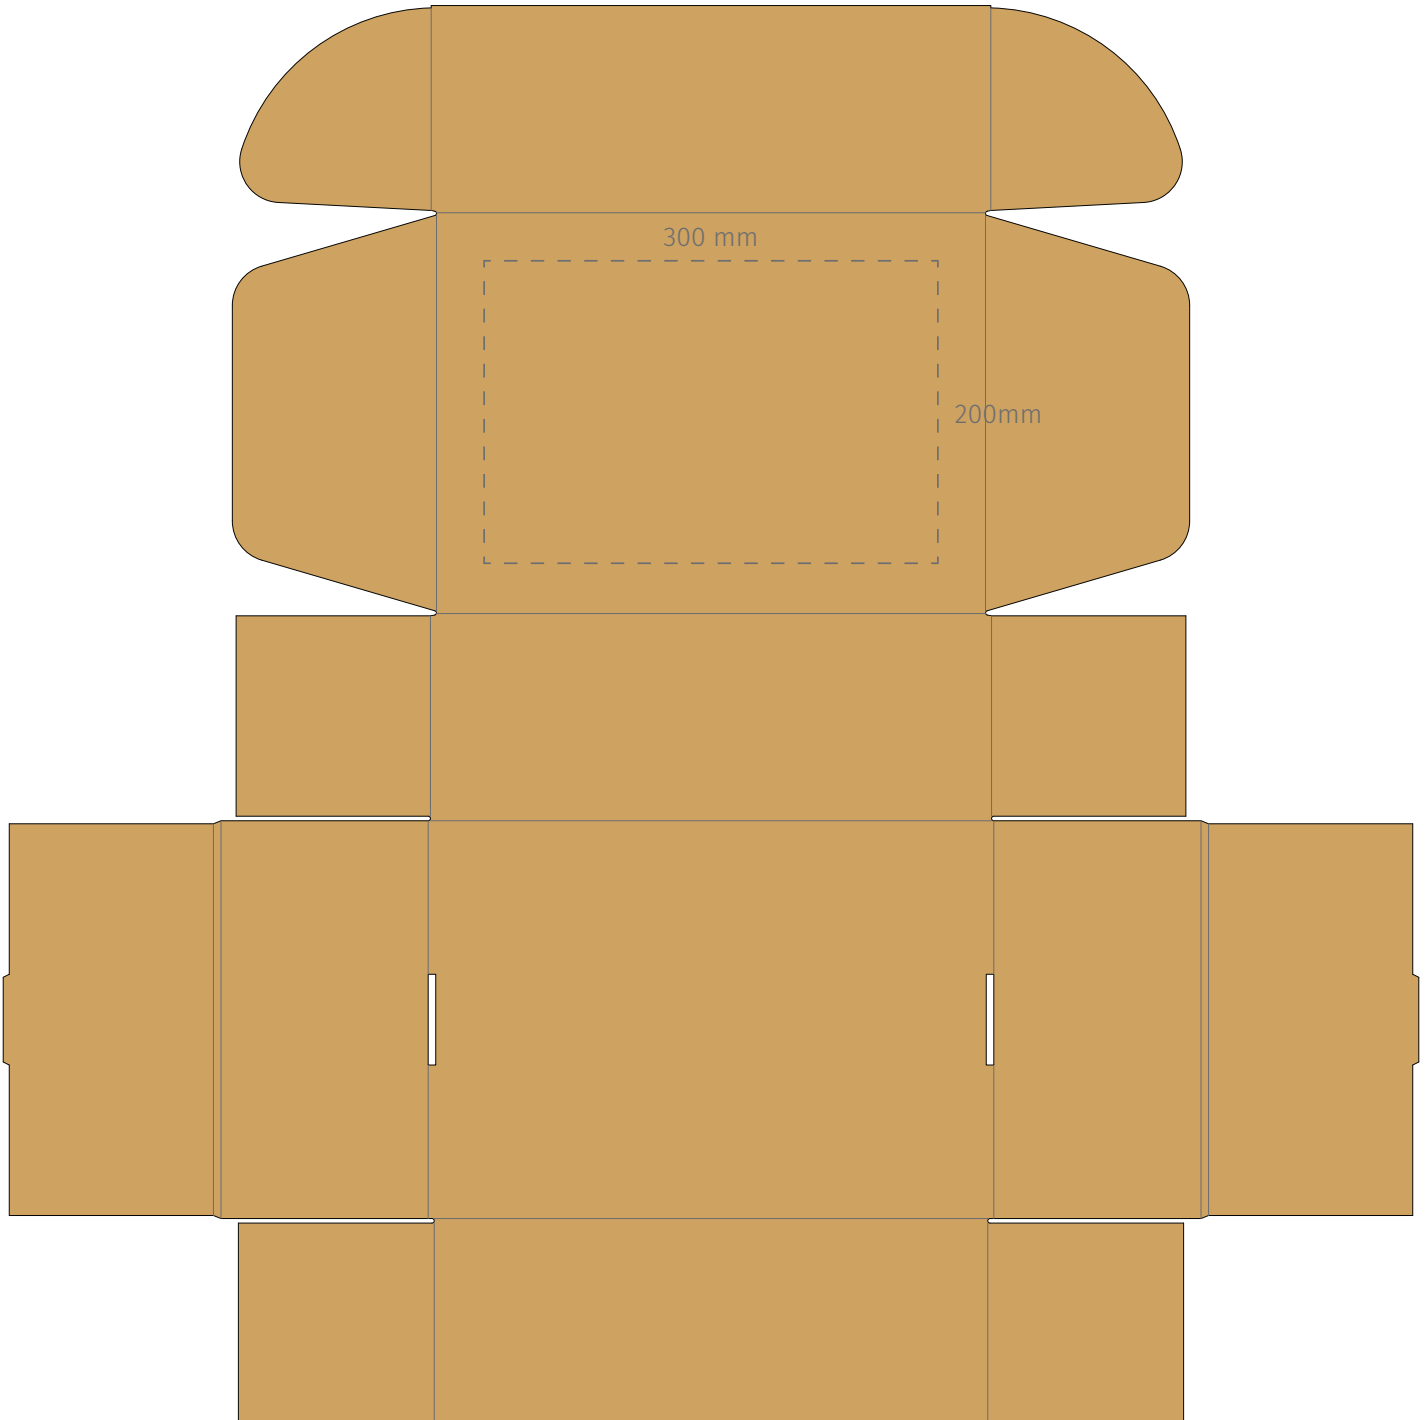

TEMPLATE:
■ E-FLUTE GIFT BOX

OUTSIDE

Item shown at 20% actual size when viewed on A4 paper

BRANDING - Screen Print

Max branding area 300 x 200mm

TEMPLATE:
■ E-FLUTE GIFT BOX

INSIDE

Item shown at 20% actual size when viewed on A4 paper

BRANDING - Screen Print

Max branding area 300 x 200mm